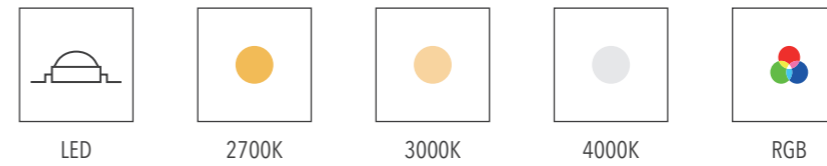

LIGHT SOURCE