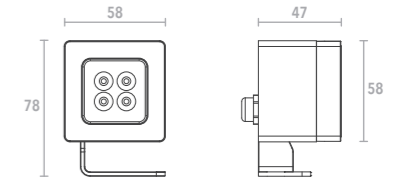

0814W3	spot 4° 0004	2700K 2780	ON/OFF	● black 03	160lm
		3000K 3080			
		4000K 4080			

**QUICKINFO**

Floodlight 8W, 1 high-power LEDs  
 Input voltage DC24V  
 C.V. power supply ordered separately

**DIMENSIONS**