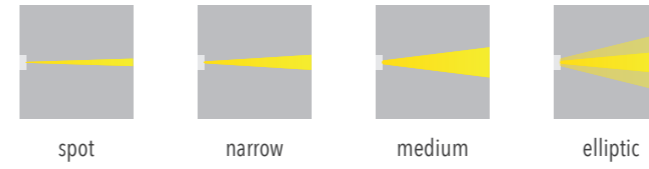

OPTIC OPTIONS