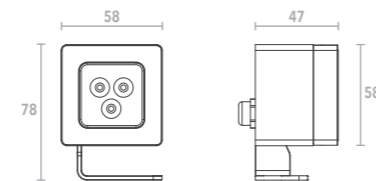

DIMENSIONS

CODE	Optic	Light color	Control	Finish color	Luminous flux

0814W6	spot 7° 0007 medium 20° 0020 medium 30° 0030	2700K 2780	ON/OFF	● black 03	480lm
		3000K 3080			
		4000K 4080			
	RGB	DMX512	180lm