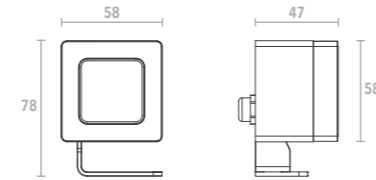

### INSTALLATION

**QUICKINFO**

Floodlight 3W, 1 high-power LED  
 Input voltage DC24V  
 C.V. power supply ordered separately

**DIMENSIONS**

CODE	Optic	Light color	Control	Finish color	Luminous flux
------	-------	-------------	---------	--------------	---------------