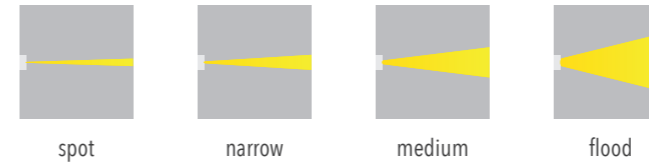

CUBE PRO S

HIGHLIGHT ARCHITECTURAL DETAILS

Small but powerful LED floodlight created for highlighting architectural details and enhancing elements such as arcades and green areas. The luminaire is available in RGB and RGBW versions, that make it ideal for projects require color changing control.

Material: aluminum body with polycarbonate lens

OPTIC OPTIONS

LIGHT SOURCE

CONTROL OPTIONS

FINISH COLORS

INSTALLATION

QUICKINFO

Floodlight 12W, 6 high-power LEDs
 Input voltage DC24V
 C.V. power supply ordered separately

DIMENSIONS

CODE	Optic	Light color	Control	Finish color	Luminous flux
0815W12	spot 7° 0007	2700K 2780	ON/OFF	black 03	1,000lm
		3000K 3080			
		4000K 4080			

QUICKINFO

Floodlight 12W, 12 high-power LEDs
 Input voltage DC24V
 C.V. power supply ordered separately

DIMENSIONS

CODE	Optic	Light color	Control	Finish color	Luminous flux
0815W12		2700K 2780	ON/OFF	black 03	1,050lm
		3000K 3080			
		4000K 4080			
		flood 40° 0040	RGB RGB	DMX512	600lm
flood 40° 0040	RGBW RGBW	650lm			