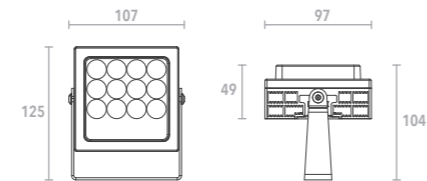

DIMENSIONS

CODE	Optic	Light color	Control	Finish color	Luminous flux
0815W12	spot 7° 0007	2700K 2780	ON/OFF	black 03	1,000lm
		3000K 3080			
		4000K 4080			

QUICKINFO

Floodlight 12W, 12 high-power LEDs
 Input voltage DC24V
 C.V. power supply ordered separately

DIMENSIONS

CODE	Optic	Light color	Control	Finish color	Luminous flux
0815W12		2700K 2780	ON/OFF	black 03	1,050lm
		3000K 3080			
		4000K 4080			
		flood 40° 0040	RGB RGB	DMX512	600lm
flood 40° 0040	RGBW RGBW	650lm			