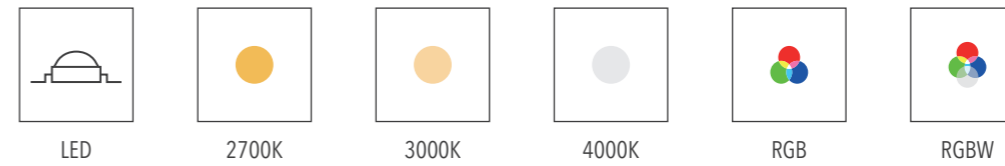

CUBE PRO S

HIGHLIGHT ARCHITECTURAL DETAILS

Small but powerful LED floodlight created for highlighting architectural details and enhancing elements such as arcades and green areas. The luminaire is available in RGB and RGBW versions, that make it ideal for projects require color changing control.

Material: aluminum body with polycarbonate lens

OPTIC OPTIONS

LIGHT SOURCE

CONTROL OPTIONS

FINISH COLORS

INSTALLATION

QUICKINFO

Floodlight 12W, 6 high-power LEDs
 Input voltage DC24V
 C.V. power supply ordered separately

DIMENSIONS

CODE	Optic	Light color	Control	Finish color	Luminous flux
0815W12	spot 7° 0007	2700K 2780	ON/OFF	black 03	1,000lm
		3000K 3080			
		4000K 4080			

QUICKINFO

Floodlight 12W, 12 high-power LEDs
 Input voltage DC24V
 C.V. power supply ordered separately

DIMENSIONS

CODE	Optic	Light color	Control	Finish color	Luminous flux
0815W12		2700K 2780	ON/OFF	black 03	1,050lm
		3000K 3080			
		4000K 4080			
		flood 40° 0040	RGB RGB	DMX512	600lm
flood 40° 0040	RGBW RGBW	650lm			