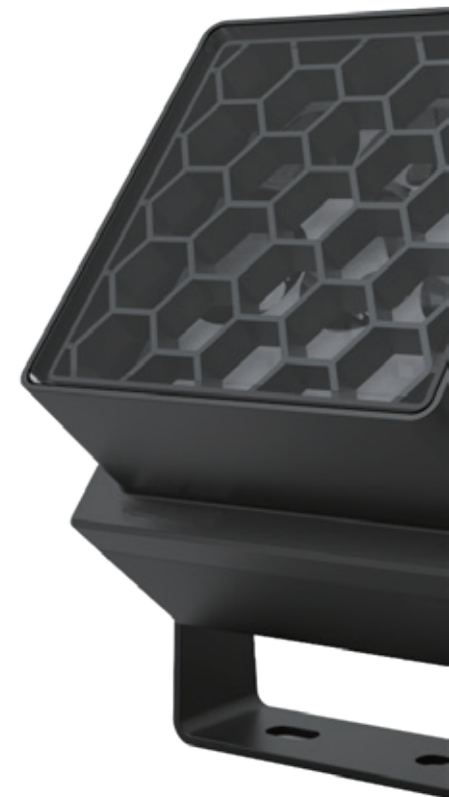

CUBE PRO S

HIGHLIGHT ARCHITECTURAL DETAILS

Small but powerful LED floodlight created for highlighting architectural details and enhancing elements such as arcades and green areas. The luminaire is available in RGB and RGBW versions, that make it ideal for projects require color changing control.

Material: aluminum body with polycarbonate lens

OPTIC OPTIONS

LIGHT SOURCE

CONTROL OPTIONS

FINISH COLORS

INSTALLATION

QUICKINFO

Floodlight 12W, 6 high-power LEDs
 Input voltage DC24V
 C.V. power supply ordered separately

DIMENSIONS

CODE	Optic	Light color	Control	Finish color	Luminous flux
0815W12	spot 7° 0007	2700K 2780	ON/OFF	black 03	1,000lm
		3000K 3080			
		4000K 4080			

QUICKINFO

Floodlight 12W, 12 high-power LEDs
 Input voltage DC24V
 C.V. power supply ordered separately