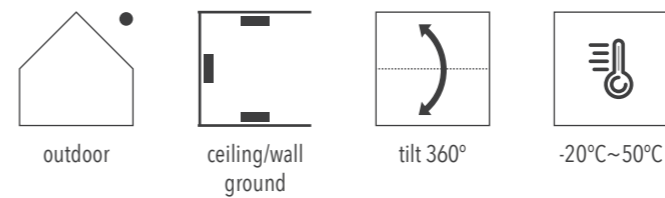

INSTALLATION