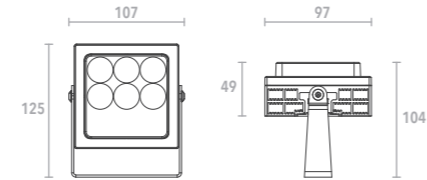

Material: aluminum body with polycarbonate lens

OPTIC OPTIONS

LIGHT SOURCE

CONTROL OPTIONS

FINISH COLORS

INSTALLATION

QUICKINFO

Floodlight 12W, 6 high-power LEDs
 Input voltage DC24V
 C.V. power supply ordered separately

DIMENSIONS

CODE	Optic	Light color	Control	Finish color	Luminous flux
0815W12	spot 7° 0007	2700K 2780	ON/OFF	black 03	1,000lm
		3000K 3080			
		4000K 4080			

QUICKINFO

Floodlight 12W, 12 high-power LEDs
 Input voltage DC24V
 C.V. power supply ordered separately

DIMENSIONS

CODE	Optic	Light color	Control	Finish color	Luminous flux
0815W12		2700K 2780	ON/OFF	black 03	1,050lm
		3000K 3080			
		4000K 4080			
		flood 40° 0040	RGB RGB	DMX512	600lm
flood 40° 0040	RGBW RGBW	650lm			