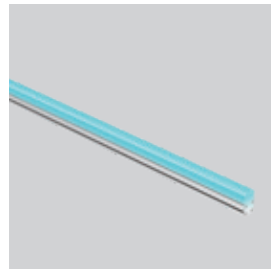

UNI-LINE

CONTOURING THE ARCHITECTURES

Exterior rated and slim sized LED luminaire designed for outdoor facade lighting with direct-view light line, highlighting the characters of building in the dark. The luminaire is perfect for both contemporary and historical architecture illumination to provide an impressive contour and accent lighting effect. Seamless end-to-end connection, continuous line of illumination with no dark area between luminaires.

Material: aluminum body with polycarbonate diffuser

OPTIC OPTIONS

wide flood

LIGHT SOURCE

LED

2700K

3000K

4000K

silver

RAL
on request

INSTALLATION

outdoor

ceiling/wall
ground

-20°C~50°C

QUICKINFO

Direct-view luminaire 15W, 48 LEDs
 Input voltage DC24V
 C.V. power supply ordered separately
 Flat diffuser, customized length on request

DIMENSIONS

CODE	Optic	Light color	Control	Finish color	Luminous flux
2607W15	wide flood 120° 0120	2700K 2780	ON/OFF	● silver 01	1,100lm
		3000K 3080			
		4000K 4080			
		RGB RGB	DMX512	600lm	
		RGBW RGBW		680lm	