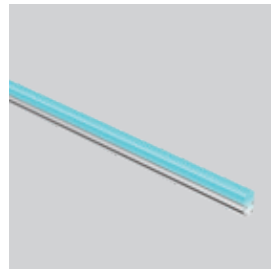

UNI-LINE

CONTOURING THE ARCHITECTURES

Exterior rated and slim sized LED luminaire designed for outdoor facade lighting with direct-view light line, highlighting the characters of building in the dark. The luminaire is perfect for both contemporary and historical architecture illumination to provide an impressive contour and accent lighting effect. Seamless end-to-end connection, continuous line of illumination with no dark area between luminaires.

Material: aluminum body with polycarbonate diffuser

OPTIC OPTIONS

wide flood

LIGHT SOURCE

LED

2700K

3000K

4000K

silver

RAL
on request

INSTALLATION

outdoor

ceiling/wall
ground

-20°C~50°C

QUICKINFO

Direct-view luminaire 15W, 48 LEDs
 Input voltage DC24V
 C.V. power supply ordered separately
 Flat diffuser, customized length on request

DIMENSIONS

CODE	Optic	Light color	Control	Finish color	Luminous flux
2607W15	wide flood 120° 0120	2700K 2780	ON/OFF	● silver 01	1,100lm
		3000K 3080			
		4000K 4080			
		RGB RGB	DMX512	600lm	
		RGBW RGBW		680lm	