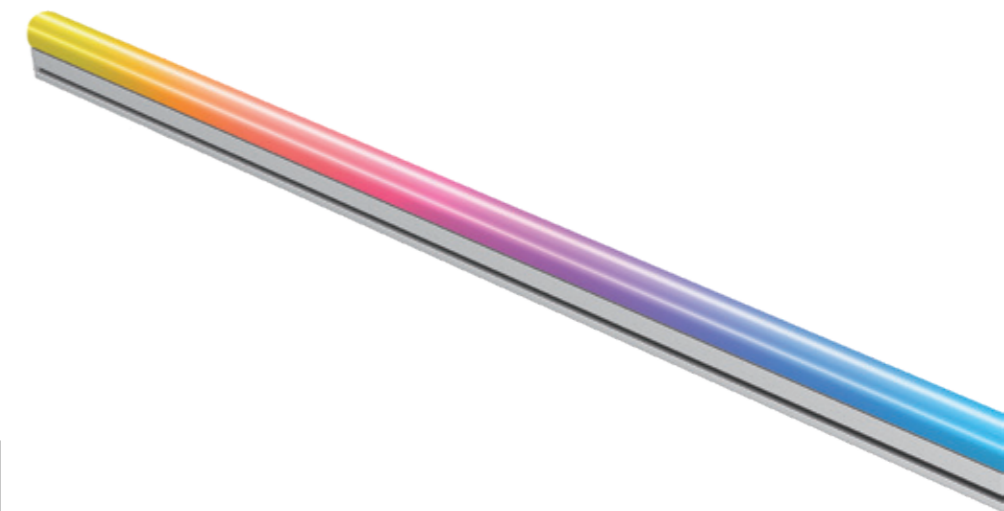

UNI-LINE

CONTOURING THE ARCHITECTURES

Exterior rated and slim sized LED luminaire designed for outdoor facade lighting with direct-view light line, highlighting the characters of building in the dark. The luminaire is perfect for both contemporary and historical architecture illumination to provide an impressive contour and accent lighting effect. Seamless end-to-end connection, continuous line of illumination with no dark area between luminaires.

Material: aluminum body with polycarbonate diffuser

OPTIC OPTIONS

wide flood

LIGHT SOURCE

LED

2700K

3000K

4000K

silver

RAL
on request

INSTALLATION

outdoor

ceiling/wall
ground

-20°C~50°C

QUICKINFO

Direct-view luminaire 15W, 48 LEDs
 Input voltage DC24V
 C.V. power supply ordered separately
 Flat diffuser, customized length on request

DIMENSIONS

CODE	Optic	Light color	Control	Finish color	Luminous flux
2607W15	wide flood 120° 0120	2700K 2780	ON/OFF	● silver 01	1,100lm
		3000K 3080			
		4000K 4080			
		RGB RGB	DMX512	600lm	
		RGBW RGBW		680lm	