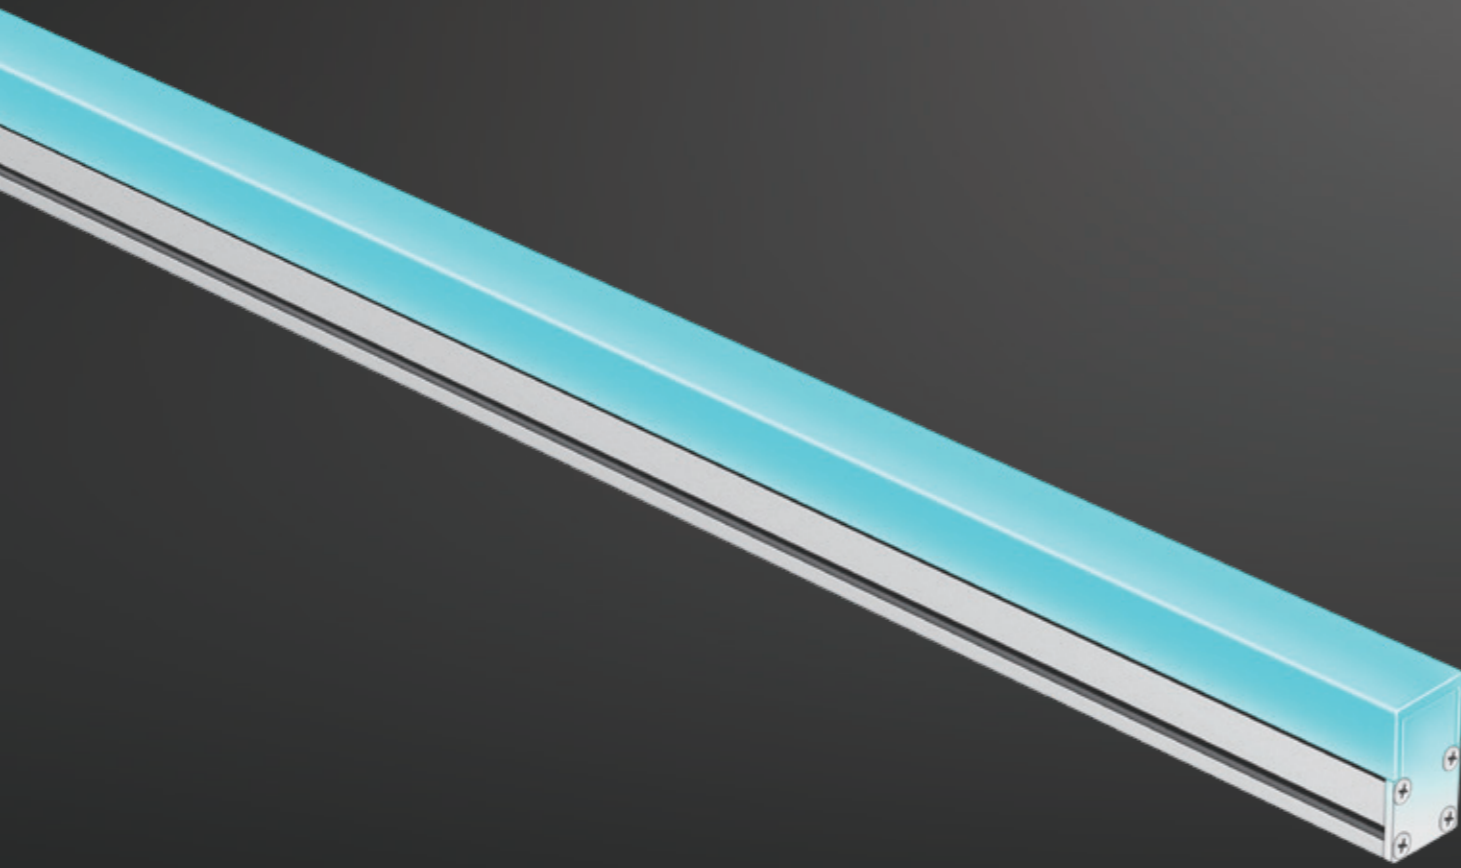

UNI-LINE

CONTOURING THE ARCHITECTURES

Exterior rated and slim sized LED luminaire designed for outdoor facade lighting with direct-view light line, highlighting the characters of building in the dark. The luminaire is perfect for both contemporary and historical architecture illumination to provide an impressive contour and accent lighting effect. Seamless end-to-end connection, continuous line of illumination with no dark area between luminaires.

Material: aluminum body with polycarbonate diffuser

OPTIC OPTIONS

wide flood

LIGHT SOURCE

LED

2700K

3000K

4000K

silver

RAL
on request

INSTALLATION

outdoor

ceiling/wall
ground

-20°C~50°C

QUICKINFO

Direct-view luminaire 15W, 48 LEDs
 Input voltage DC24V
 C.V. power supply ordered separately
 Flat diffuser, customized length on request

QUICKINFO

Direct-view luminaire 15W, 48 LEDs
 Input voltage DC24V
 C.V. power supply ordered separately
 Dome diffuser, customized length on request

DIMENSIONS

CODE	Optic	Light color	Control	Finish color	Luminous flux
2608W15	wide flood 120° 0120	2700K 2780	ON/OFF	● silver 01	1,100lm
		3000K 3080			
		4000K 4080			
		RGB RGB	DMX512	600lm	
		RGBW RGBW		680lm	