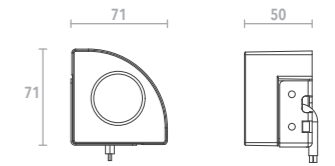

UNI-STAIR

QUICKINFO

Wall luminaire 3W, 1 high-power LED
 Input voltage DC12V
 C.V. power supply ordered separately

DIMENSIONS

CODE	Optic	Light color	Control	Finish color	Luminous flux
2015W3	spot 7° 0007	2700K 2780	ON/OFF	● black 03	100lm
	narrow 15° 0015	3000K 3080			
	medium 25° 0025	4000K 4080			