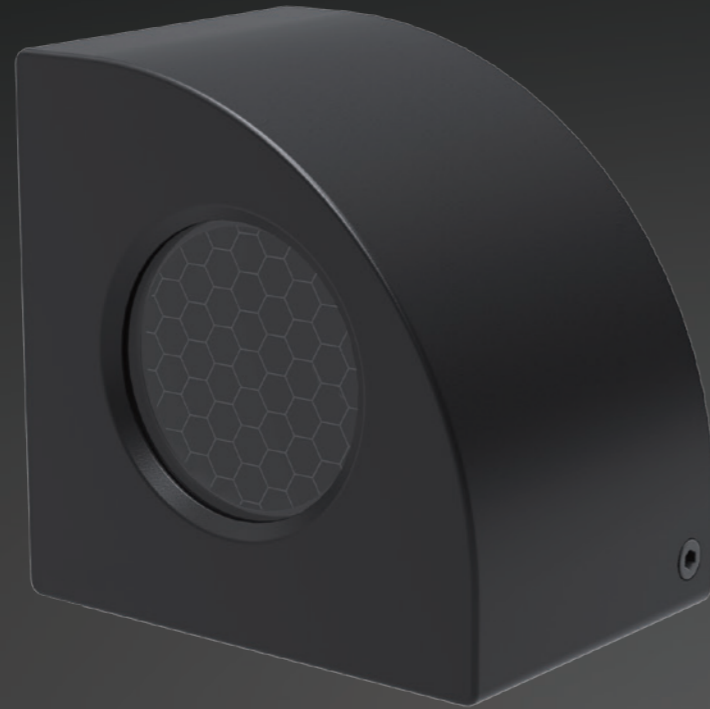

UNI-STAIR

QUICKINFO

Wall luminaire 3W, 1 high-power LED
 Input voltage DC12V
 C.V. power supply ordered separately

DIMENSIONS

CODE	Optic	Light color	Control	Finish color	Luminous flux
2015W3	spot 7° 0007	2700K 2780	ON/OFF	● black 03	100lm
	narrow 15° 0015	3000K 3080			
	medium 25° 0025	4000K 4080			

CONVENIENT GUIDENCE LIGHT

Surface mounted LED luminaire designed to provide optimal lighting for the stairs and improve the security of stairways, ideal for both interior and exterior applications. It can be installed easily on the steps thanks to compact dimension. The combination of PMMA optics and built-in honeycomb louvre guarantees visibility along the path without being obtrusive for the passersby.

Material: aluminum body with PMMA lens and tempered glass