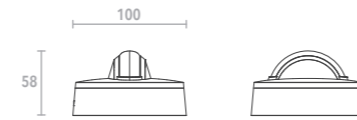

WINDO

QUICKINFO

Wall luminaire 7W, 1 high-power LED
 Input voltage DC12V
 C.V. power supply ordered separately

DIMENSIONS

CODE	Optic	Light color	Control	Finish color	Luminous flux
2018W7	3x180° light blade	2700K 2780	ON/OFF	black 03	350lm
		3000K 3080			
		4000K 4080			

WINDO

MAKE LIGHTING DIFFERENT

Surface mounted LED luminaire for indoor and outdoor architectural and artistic lighting applications. It produces unique 3x180° light blade effect, and can be used as decorative elements to customize and define spaces. A complete frame such as window reveal can be illuminated by using just one compact luminaire thanks to it's innovative optical system.

Material: aluminum body with polycarbonate lens