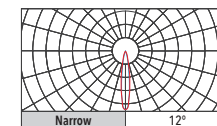

OPTIONAL ACCESSORIES

+03002 On/off
+03010 DALI dimmable

* Example of complete code: 1306W500.N.3070.03+03002

ZEUS PRO 2M2

LED LUMINAIRE FOR SPORTS & AREA FLOOD LIGHTING

TECHNICAL SPECIFICATIONS

LUMINAIRE BODY	
Material	Die-cast aluminum
Finishing process	Powder coated
Standard colour	Black
Mounting type	Surface mounted
Adjustability	-40° ... +90° / -15° ... +15° [in 5° step]
Net weight	Approx. 26.1 kg
Protection class	IP66
Cover	N/A
Impact resistance	IK09
PHOTOMETRICAL DATA	
Light source type	4x LED modules with 3535 / 5050 LED
Optic material	Polycarbonate lens
Optic type	Symmetrical / Asymmetrical
Light distributions	Narrow / medium / flood Wide flood / Sports lighting
CCT	3000K / 4000K / 5000K / 5700K
Luminous efficacy	150 lm/W
SDCM	≤5
CRI	≥70
Photobiological risk	RG1
ELECTRICAL DATA	
Power supply	External LED driver
Protection class IEC	Safety class I
Input voltage	100-240VAC 50/60 Hz
Wattage	1000W
Power factor	>0.95
Surge protection	10 kV line-earth
Standard control	1-10V
INSTALLATION	
Environment	Outdoor
Application areas	Sports facilities and arenas apron lighting, large scale logistics areas stadiums and racing tracks
Operating temperature	-40°C ... +40°C
Operating humidity	10% ... 90%
Type of connection	Cable [3-pole]
CAPABILITIES	
Lifespan	50,000 hours
LED module replaceable	Yes
Optional control	DALI, ON/OFF