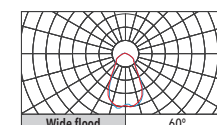

OPTIONAL ACCESSORIES

+03002 On/off
+03010 DALI dimmable

* Example of complete code: 1306W500.N.3070.03+03002

ZEUS PRO 2M2

LED LUMINAIRE FOR SPORTS & AREA FLOOD LIGHTING

TECHNICAL SPECIFICATIONS

LUMINAIRE BODY	
Material	Die-cast aluminum
Finishing process	Powder coated
Standard colour	Black
Mounting type	Surface mounted
Adjustability	-40° ... +90° / -15° ... +15° [in 5° step]
Net weight	Approx. 26.1 kg
Protection class	IP66
Cover	N/A
Impact resistance	IK09
PHOTOMETRICAL DATA	
Light source type	4x LED modules with 3535 / 5050 LED
Optic material	Polycarbonate lens
Optic type	Symmetrical / Asymmetrical
Light distributions	Narrow / medium / flood Wide flood / Sports lighting
CCT	3000K / 4000K / 5000K / 5700K
Luminous efficacy	150 lm/W
SDCM	≤5
CRI	≥70
Photobiological risk	RG1
ELECTRICAL DATA	
Power supply	External LED driver
Protection class IEC	Safety class I
Input voltage	100-240VAC 50/60 Hz
Wattage	1000W
Power factor	>0.95
Surge protection	10 kV line-earth
Standard control	1-10V
INSTALLATION	
Environment	Outdoor
Application areas	Sports facilities and arenas apron lighting, large scale logistics areas stadiums and racing tracks
Operating temperature	-40°C ... +40°C
Operating humidity	10% ... 90%
Type of connection	Cable [3-pole]
CAPABILITIES	
Lifespan	50,000 hours
LED module replaceable	Yes
Optional control	DALI, ON/OFF