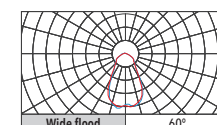

LUMINAIRE BODY	
Material	Die-cast aluminum
Finishing process	Powder coated
Standard colour	Black
Mounting type	Surface mounted
Adjustability	-40° ... +90° / -15° ... +15° [in 5° step]
Net weight	Approx. 40.0 kg
Protection class	IP66
Cover	N/A
Impact resistance	IK09
PHOTOMETRIC DATA	
Light source type	6x LED modules with 3535 / 5050 LED
Optic material	Polycarbonate lens
Optic type	Symmetrical / Asymmetrical
Light distributions	Narrow / medium / flood Wide flood / Sports lighting
CCT	3000K / 4000K / 5000K / 5700K
Luminous efficacy	150 lm/W
SDCM	≤5
CRI	≥70
Photobiological risk	RG1
ELECTRICAL DATA	
Power supply	External LED driver
Protection class IEC	Safety class I
Input voltage	100-240VAC 50/60 Hz
Wattage	1500W
Power factor	>0.95
Surge protection	10 kV line-earth
Standard control	1-10V
INSTALLATION	
Environment	Outdoor
Application areas	Sports facilities and arenas apron lighting, large scale logistics areas stadiums and racing tracks
Operating temperature	-40°C ... +40°C
Operating humidity	10% ... 90%
Type of connection	Cable [3-pole]
CAPABILITIES	
Lifespan	50,000 hours
LED module replaceable	Yes
Optional control	DALI, ON/OFF