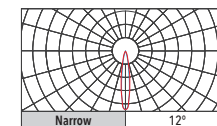

LUMINAIRE BODY	
Material	Die-cast aluminum
Finishing process	Powder coated
Standard colour	Black
Mounting type	Surface mounted
Adjustability	-40° ... +90° / -15° ... +15° [in 5° step]
Net weight	Approx. 40.0 kg
Protection class	IP66
Cover	N/A
Impact resistance	IK09
PHOTOMETRIC DATA	
Light source type	6x LED modules with 3535 / 5050 LED
Optic material	Polycarbonate lens
Optic type	Symmetrical / Asymmetrical
Light distributions	Narrow / medium / flood Wide flood / Sports lighting
CCT	3000K / 4000K / 5000K / 5700K
Luminous efficacy	150 lm/W
SDCM	≤5
CRI	≥70
Photobiological risk	RG1
ELECTRICAL DATA	
Power supply	External LED driver
Protection class IEC	Safety class I
Input voltage	100-240VAC 50/60 Hz
Wattage	1500W
Power factor	>0.95
Surge protection	10 kV line-earth
Standard control	1-10V
INSTALLATION	
Environment	Outdoor
Application areas	Sports facilities and arenas apron lighting, large scale logistics areas stadiums and racing tracks
Operating temperature	-40°C ... +40°C
Operating humidity	10% ... 90%
Type of connection	Cable [3-pole]
CAPABILITIES	
Lifespan	50,000 hours
LED module replaceable	Yes
Optional control	DALI, ON/OFF