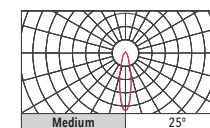

TECHNICAL SPECIFICATIONS

LUMINAIRE BODY	
Material	Die-cast aluminum
Finishing process	Powder coated
Standard colour	Black
Mounting type	Surface mounted
Adjustability	-40° ... +90° / -15° ... +15° [in 5° step]
Net weight	Approx. 13.0 kg
Protection class	IP66
Cover	N/A
Impact resistance	IK09
PHOTOMETRICAL DATA	
Light source type	2x LED modules with 3535 / 5050 LED
Optic material	Polycarbonate lens
Optic type	Symmetrical / Asymmetrical
Light distributions	Narrow / medium / flood Wide flood / Sports lighting
CCT	3000K / 4000K / 5000K / 5700K
Luminous efficacy	150 lm/W
SDCM	≤5
CRI	≥70
Photobiological risk	RG1
ELECTRICAL DATA	
Power supply	External LED driver
Protection class IEC	Safety class I
Input voltage	100-240VAC 50/60 Hz
Wattage	500W
Power factor	>0.95
Surge protection	10 kV line-earth
Standard control	1-10V
INSTALLATION	
Environment	Outdoor
Application areas	Sports facilities and arenas apron lighting, large scale logistics areas stadiums and racing tracks
Operating temperature	-40°C ... +40°C
Operating humidity	10% ... 90%
Type of connection	Cable [3-pole]
CAPABILITIES	
Lifespan	50,000 hours
LED module replaceable	Yes
Optional control	DALI, ON/OFF

PRODUCT CODES

1306W500.N.3070.03	192 LED	500W	56400lm	3000K
1306W500.N.4070.03	192 LED	500W	59300lm	4000K
1306W500.N.5070.03	192 LED	500W	62500lm	5000K
1306W500.N.5770.03	192 LED	500W	65600lm	5700K

* LED TYPE: 3535

1306W500.SPL.3070.03	192 LED	500W	56400lm	3000K
1306W500.SPL.4070.03	192 LED	500W	59300lm	4000K
1306W500.SPL.5070.03	192 LED	500W	62500lm	5000K
1306W500.SPL.5770.03	192 LED	500W	65600lm	5700K

* LED TYPE: 3535

1306W500.M.3070.03	192 LED	500W	65400lm	3000K
1306W500.M.4070.03	192 LED	500W	68800lm	4000K
1306W500.M.5070.03	192 LED	500W	72500lm	5000K
1306W500.M.5770.03	192 LED	500W	76000lm	5700K

* LED TYPE: 5050

1306W500.F.3070.03	192 LED	500W	65400lm	3000K
1306W500.F.4070.03	192 LED	500W	68800lm	4000K
1306W500.F.5070.03	192 LED	500W	72500lm	5000K
1306W500.F.5770.03	192 LED	500W	76000lm	5700K

* LED TYPE: 5050

1306W500.WF.3070.03	192 LED	500W	65400lm	3000K
1306W500.WF.4070.03	192 LED	500W	68800lm	4000K
1306W500.WF.5070.03	192 LED	500W	72500lm	5000K
1306W500.WF.5770.03	192 LED	500W	76000lm	5700K

* LED TYPE: 5050

*The luminaires are supplied with CRI 70 standard, CRI 80 and CRI 90 optional

The luminaires are supplied with pre-fixed drivers on the luminaire, remote driver boxes that separate for use at a distance from the luminaire are available on request

Body colour black (03) standard, grey (04) and RAL optional