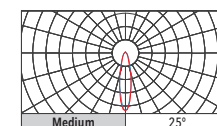

LUMINAIRE BODY	
Material	Die-cast aluminum
Finishing process	Powder coated
Standard colour	Black
Mounting type	Surface mounted
Adjustability	-40° ... +90° / -15° ... +15° [in 5° step]
Net weight	Approx. 40.0 kg
Protection class	IP66
Cover	N/A
Impact resistance	IK09
PHOTOMETRIC DATA	
Light source type	6x LED modules with 3535 / 5050 LED
Optic material	Polycarbonate lens
Optic type	Symmetrical / Asymmetrical
Light distributions	Narrow / medium / flood Wide flood / Sports lighting
CCT	3000K / 4000K / 5000K / 5700K
Luminous efficacy	150 lm/W
SDCM	≤5
CRI	≥70
Photobiological risk	RG1
ELECTRICAL DATA	
Power supply	External LED driver
Protection class IEC	Safety class I
Input voltage	100-240VAC 50/60 Hz
Wattage	1500W
Power factor	>0.95
Surge protection	10 kV line-earth
Standard control	1-10V
INSTALLATION	
Environment	Outdoor
Application areas	Sports facilities and arenas apron lighting, large scale logistics areas stadiums and racing tracks
Operating temperature	-40°C ... +40°C
Operating humidity	10% ... 90%
Type of connection	Cable [3-pole]
CAPABILITIES	
Lifespan	50,000 hours
LED module replaceable	Yes
Optional control	DALI, ON/OFF