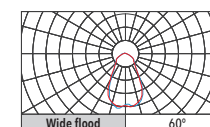

TECHNICAL SPECIFICATIONS

LUMINAIRE BODY	
Material	Die-cast aluminum
Finishing process	Powder coated
Standard colour	Black
Mounting type	Surface mounted
Adjustability	-40° ... +90° / -15° ... +15° [in 5° step]
Net weight	Approx. 13.0 kg
Protection class	IP66
Cover	N/A
Impact resistance	IK09
PHOTOMETRICAL DATA	
Light source type	2x LED modules with 3535 / 5050 LED
Optic material	Polycarbonate lens
Optic type	Symmetrical / Asymmetrical
Light distributions	Narrow / medium / flood Wide flood / Sports lighting
CCT	3000K / 4000K / 5000K / 5700K
Luminous efficacy	150 lm/W
SDCM	≤5
CRI	≥70
Photobiological risk	RG1
ELECTRICAL DATA	
Power supply	External LED driver
Protection class IEC	Safety class I
Input voltage	100-240VAC 50/60 Hz
Wattage	500W
Power factor	>0.95
Surge protection	10 kV line-earth
Standard control	1-10V
INSTALLATION	
Environment	Outdoor
Application areas	Sports facilities and arenas apron lighting, large scale logistics areas stadiums and racing tracks
Operating temperature	-40°C ... +40°C
Operating humidity	10% ... 90%
Type of connection	Cable [3-pole]
CAPABILITIES	
Lifespan	50,000 hours
LED module replaceable	Yes
Optional control	DALI, ON/OFF

PRODUCT CODES

1306W500.N.3070.03	192 LED	500W	56400lm	3000K
1306W500.N.4070.03	192 LED	500W	59300lm	4000K
1306W500.N.5070.03	192 LED	500W	62500lm	5000K
1306W500.N.5770.03	192 LED	500W	65600lm	5700K

* LED TYPE: 3535

1306W500.SPL.3070.03	192 LED	500W	56400lm	3000K
1306W500.SPL.4070.03	192 LED	500W	59300lm	4000K
1306W500.SPL.5070.03	192 LED	500W	62500lm	5000K
1306W500.SPL.5770.03	192 LED	500W	65600lm	5700K

* LED TYPE: 3535

1306W500.M.3070.03	192 LED	500W	65400lm	3000K
1306W500.M.4070.03	192 LED	500W	68800lm	4000K
1306W500.M.5070.03	192 LED	500W	72500lm	5000K
1306W500.M.5770.03	192 LED	500W	76000lm	5700K

* LED TYPE: 5050

1306W500.F.3070.03	192 LED	500W	65400lm	3000K
1306W500.F.4070.03	192 LED	500W	68800lm	4000K
1306W500.F.5070.03	192 LED	500W	72500lm	5000K
1306W500.F.5770.03	192 LED	500W	76000lm	5700K

* LED TYPE: 5050

1306W500.WF.3070.03	192 LED	500W	65400lm	3000K
1306W500.WF.4070.03	192 LED	500W	68800lm	4000K
1306W500.WF.5070.03	192 LED	500W	72500lm	5000K
1306W500.WF.5770.03	192 LED	500W	76000lm	5700K

* LED TYPE: 5050

*The luminaires are supplied with CRI 70 standard, CRI 80 and CRI 90 optional

The luminaires are supplied with pre-fixed drivers on the luminaire, remote driver boxes that separate for use at a distance from the luminaire are available on request

Body colour black (03) standard, grey (04) and RAL optional