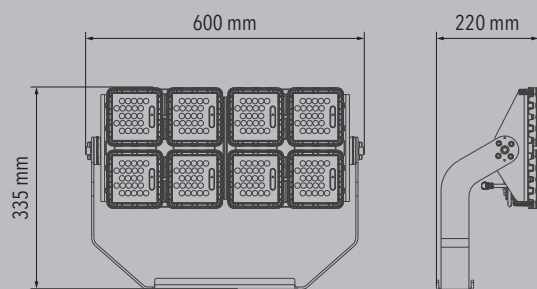

DUAL ADJUSTMENT

Dual-adjustment, the installation bracket is available in -40° ... $+90^{\circ}$ tilt, optical assembly is available in individually -15° ... $+15^{\circ}$ tilt, it significantly improves the illuminance precision.

SERIES ZEUS PRO

LED MODULES	2 ... 6
POWER	500 ... 1500
LUMINOUS FLUX	56400 ... 196000

ZEUS PRO M2

LED LUMINAIRE FOR SPORTS & AREA FLOOD LIGHTING

TECHNICAL SPECIFICATIONS

LUMINAIRE BODY	
Material	Die-cast aluminum
Finishing process	Powder coated
Standard colour	Black
Mounting type	Surface mounted
Adjustability	-40° ... +90° / -15° ... +15° [in 5° step]
Net weight	Approx. 13.0 kg
Protection class	IP66
Cover	N/A
Impact resistance	IK09
PHOTOMETRICAL DATA	
Light source type	2x LED modules with 3535 / 5050 LED
Optic material	Polycarbonate lens
Optic type	Symmetrical / Asymmetrical
Light distributions	Narrow / medium / flood Wide flood / Sports lighting
CCT	3000K / 4000K / 5000K / 5700K
Luminous efficacy	150 lm/W
SDCM	≤5
CRI	≥70
Photobiological risk	RG1
ELECTRICAL DATA	
Power supply	External LED driver
Protection class IEC	Safety class I
Input voltage	100-240VAC 50/60 Hz
Wattage	500W
Power factor	>0.95
Surge protection	10 kV line-earth
Standard control	1-10V
INSTALLATION	
Environment	Outdoor
Application areas	Sports facilities and arenas apron lighting, large scale logistics areas stadiums and racing tracks
Operating temperature	-40°C ... +40°C
Operating humidity	10% ... 90%
Type of connection	Cable [3-pole]
CAPABILITIES	
Lifespan	50,000 hours
LED module replaceable	Yes
Optional control	DALI, ON/OFF