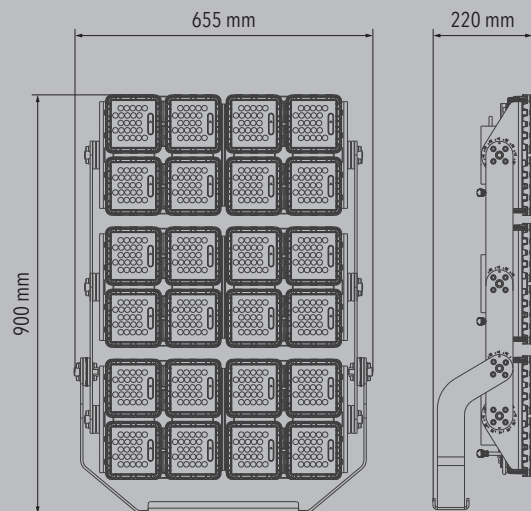

ZEUS PRO 3M2

LED LUMINAIRE FOR SPORTS & AREA FLOOD LIGHTING

TECHNICAL SPECIFICATIONS

LUMINAIRE BODY	
Material	Die-cast aluminum
Finishing process	Powder coated
Standard colour	Black
Mounting type	Surface mounted
Adjustability	-40° ... +90° / -15° ... +15° [in 5° step]
Net weight	Approx. 40.0 kg
Protection class	IP66
Cover	N/A
Impact resistance	IK09
PHOTOMETRIC DATA	
Light source type	6x LED modules with 3535 / 5050 LED
Optic material	Polycarbonate lens
Optic type	Symmetrical / Asymmetrical
Light distributions	Narrow / medium / flood Wide flood / Sports lighting
CCT	3000K / 4000K / 5000K / 5700K
Luminous efficacy	150 lm/W
SDCM	≤5
CRI	≥70
Photobiological risk	RG1
ELECTRICAL DATA	
Power supply	External LED driver
Protection class IEC	Safety class I
Input voltage	100-240VAC 50/60 Hz
Wattage	1500W
Power factor	>0.95
Surge protection	10 kV line-earth
Standard control	1-10V
INSTALLATION	
Environment	Outdoor
Application areas	Sports facilities and arenas apron lighting, large scale logistics areas stadiums and racing tracks
Operating temperature	-40°C ... +40°C
Operating humidity	10% ... 90%
Type of connection	Cable [3-pole]
CAPABILITIES	
Lifespan	50,000 hours
LED module replaceable	Yes
Optional control	DALI, ON/OFF

PRODUCT CODES

1306W1500.N.3070.03 576 LED 1500W 169000lm 3000K
1306W1500.N.4070.03 576 LED 1500W 178000lm 4000K
1306W1500.N.5070.03 576 LED 1500W 187000lm 5000K
1306W1500.N.5770.03 576 LED 1500W 196000lm 5700K
* LED TYPE: 3535

1306W1500.SPL.3070.03 576 LED 1500W 169000lm 3000K
1306W1500.SPL.4070.03 576 LED 1500W 178000lm 4000K
1306W1500.SPL.5070.03 576 LED 1500W 187000lm 5000K
1306W1500.SPL.5770.03 576 LED 1500W 196000lm 5700K
* LED TYPE: 3535

1306W1500.M.3070.03 576 LED 1500W 196000lm 3000K
1306W1500.M.4070.03 576 LED 1500W 206000lm 4000K
1306W1500.M.5070.03 576 LED 1500W 217000lm 5000K
1306W1500.M.5770.03 576 LED 1500W 228000lm 5700K
* LED TYPE: 5050

1306W1500.F.3070.03 576 LED 1500W 196000lm 3000K
1306W1500.F.4070.03 576 LED 1500W 206000lm 4000K
1306W1500.F.5070.03 576 LED 1500W 217000lm 5000K
1306W1500.F.5770.03 576 LED 1500W 228000lm 5700K
* LED TYPE: 5050

1306W1500.WF.3070.03 576 LED 1500W 196000lm 3000K
1306W1500.WF.4070.03 576 LED 1500W 206000lm 4000K
1306W1500.WF.5070.03 576 LED 1500W 217000lm 5000K
1306W1500.WF.5770.03 576 LED 1500W 228000lm 5700K
* LED TYPE: 5050

*The luminaires are supplied with CRI 70 standard, CRI 80 and CRI 90 optional

The luminaires are supplied with pre-fixed drivers on the luminaire, remote driver boxes that separate for use at a distance from the luminaire are available on request

Body colour black (03) standard, grey (04) and RAL optional

OPTIONAL ACCESSORIES

+00501 Anti-glare visor

OPTIONAL ACCESSORIES

+00505 Laser pointer armed forces

* Example of complete code: **1306W1500.N.3070.03+03002**

FEATURES

CONTROL

COLOURS

OPTIONAL ACCESSORIES

+03002 On/off
+03010 DALI dimmable