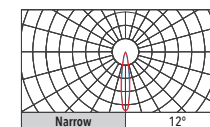

TECHNICAL SPECIFICATIONS

LUMINAIRE BODY	
Material	Die-cast aluminum
Finishing process	Powder coated
Standard colour	Black
Mounting type	Surface mounted
Adjustability	-40° ... +90° / -15° ... +15° [in 5° step]
Net weight	Approx. 13.0 kg
Protection class	IP66
Cover	N/A
Impact resistance	IK09
PHOTOMETRICAL DATA	
Light source type	2x LED modules with 3535 / 5050 LED
Optic material	Polycarbonate lens
Optic type	Symmetrical / Asymmetrical
Light distributions	Narrow / medium / flood Wide flood / Sports lighting
CCT	3000K / 4000K / 5000K / 5700K
Luminous efficacy	150 lm/W
SDCM	≤5
CRI	≥70
Photobiological risk	RG1
ELECTRICAL DATA	
Power supply	External LED driver
Protection class IEC	Safety class I
Input voltage	100-240VAC 50/60 Hz
Wattage	500W
Power factor	>0.95
Surge protection	10 kV line-earth
Standard control	1-10V
INSTALLATION	
Environment	Outdoor
Application areas	Sports facilities and arenas apron lighting, large scale logistics areas stadiums and racing tracks
Operating temperature	-40°C ... +40°C
Operating humidity	10% ... 90%
Type of connection	Cable [3-pole]
CAPABILITIES	
Lifespan	50,000 hours
LED module replaceable	Yes
Optional control	DALI, ON/OFF

PRODUCT CODES

1306W500.N.3070.03	192 LED	500W	56400lm	3000K
1306W500.N.4070.03	192 LED	500W	59300lm	4000K
1306W500.N.5070.03	192 LED	500W	62500lm	5000K
1306W500.N.5770.03	192 LED	500W	65600lm	5700K

* LED TYPE: 3535

1306W500.SPL.3070.03	192 LED	500W	56400lm	3000K
1306W500.SPL.4070.03	192 LED	500W	59300lm	4000K
1306W500.SPL.5070.03	192 LED	500W	62500lm	5000K
1306W500.SPL.5770.03	192 LED	500W	65600lm	5700K

* LED TYPE: 3535

1306W500.M.3070.03	192 LED	500W	65400lm	3000K
1306W500.M.4070.03	192 LED	500W	68800lm	4000K
1306W500.M.5070.03	192 LED	500W	72500lm	5000K
1306W500.M.5770.03	192 LED	500W	76000lm	5700K

* LED TYPE: 5050

1306W500.F.3070.03	192 LED	500W	65400lm	3000K
1306W500.F.4070.03	192 LED	500W	68800lm	4000K
1306W500.F.5070.03	192 LED	500W	72500lm	5000K
1306W500.F.5770.03	192 LED	500W	76000lm	5700K

* LED TYPE: 5050

1306W500.WF.3070.03	192 LED	500W	65400lm	3000K
1306W500.WF.4070.03	192 LED	500W	68800lm	4000K
1306W500.WF.5070.03	192 LED	500W	72500lm	5000K
1306W500.WF.5770.03	192 LED	500W	76000lm	5700K

* LED TYPE: 5050

*The luminaires are supplied with CRI 70 standard, CRI 80 and CRI 90 optional

The luminaires are supplied with pre-fixed drivers on the luminaire, remote driver boxes that separate for use at a distance from the luminaire are available on request

Body colour black (03) standard, grey (04) and RAL optional