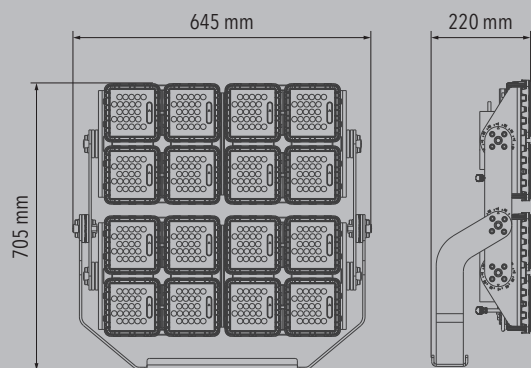

OPTIONAL ACCESSORIES

+03002 On/off
+03010 DALI dimmable

* Example of complete code: 1306W500.N.3070.03+03002

ZEUS PRO 2M2

LED LUMINAIRE FOR SPORTS & AREA FLOOD LIGHTING

TECHNICAL SPECIFICATIONS

LUMINAIRE BODY	
Material	Die-cast aluminum
Finishing process	Powder coated
Standard colour	Black
Mounting type	Surface mounted
Adjustability	-40° ... +90° / -15° ... +15° [in 5° step]
Net weight	Approx. 26.1 kg
Protection class	IP66
Cover	N/A
Impact resistance	IK09
PHOTOMETRICAL DATA	
Light source type	4x LED modules with 3535 / 5050 LED
Optic material	Polycarbonate lens
Optic type	Symmetrical / Asymmetrical
Light distributions	Narrow / medium / flood Wide flood / Sports lighting
CCT	3000K / 4000K / 5000K / 5700K
Luminous efficacy	150 lm/W
SDCM	≤5
CRI	≥70
Photobiological risk	RG1
ELECTRICAL DATA	
Power supply	External LED driver
Protection class IEC	Safety class I
Input voltage	100-240VAC 50/60 Hz
Wattage	1000W
Power factor	>0.95
Surge protection	10 kV line-earth
Standard control	1-10V
INSTALLATION	
Environment	Outdoor
Application areas	Sports facilities and arenas apron lighting, large scale logistics areas stadiums and racing tracks
Operating temperature	-40°C ... +40°C
Operating humidity	10% ... 90%
Type of connection	Cable [3-pole]
CAPABILITIES	
Lifespan	50,000 hours
LED module replaceable	Yes
Optional control	DALI, ON/OFF