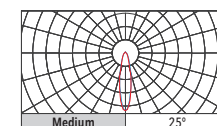

OPTIONAL ACCESSORIES

+03002 On/off
+03010 DALI dimmable

* Example of complete code: 1306W500.N.3070.03+03002

ZEUS PRO 2M2

LED LUMINAIRE FOR SPORTS & AREA FLOOD LIGHTING

TECHNICAL SPECIFICATIONS

LUMINAIRE BODY	
Material	Die-cast aluminum
Finishing process	Powder coated
Standard colour	Black
Mounting type	Surface mounted
Adjustability	-40° ... +90° / -15° ... +15° [in 5° step]
Net weight	Approx. 26.1 kg
Protection class	IP66
Cover	N/A
Impact resistance	IK09
PHOTOMETRICAL DATA	
Light source type	4x LED modules with 3535 / 5050 LED
Optic material	Polycarbonate lens
Optic type	Symmetrical / Asymmetrical
Light distributions	Narrow / medium / flood Wide flood / Sports lighting
CCT	3000K / 4000K / 5000K / 5700K
Luminous efficacy	150 lm/W
SDCM	≤5
CRI	≥70
Photobiological risk	RG1
ELECTRICAL DATA	
Power supply	External LED driver
Protection class IEC	Safety class I
Input voltage	100-240VAC 50/60 Hz
Wattage	1000W
Power factor	>0.95
Surge protection	10 kV line-earth
Standard control	1-10V
INSTALLATION	
Environment	Outdoor
Application areas	Sports facilities and arenas apron lighting, large scale logistics areas stadiums and racing tracks
Operating temperature	-40°C ... +40°C
Operating humidity	10% ... 90%
Type of connection	Cable [3-pole]
CAPABILITIES	
Lifespan	50,000 hours
LED module replaceable	Yes
Optional control	DALI, ON/OFF