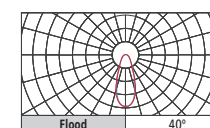

TECHNICAL SPECIFICATIONS

LUMINAIRE BODY	
Material	Die-cast aluminum
Finishing process	Powder coated
Standard colour	Black
Mounting type	Surface mounted
Adjustability	-40° ... +90° / -15° ... +15° [in 5° step]
Net weight	Approx. 13.0 kg
Protection class	IP66
Cover	N/A
Impact resistance	IK09
PHOTOMETRICAL DATA	
Light source type	2x LED modules with 3535 / 5050 LED
Optic material	Polycarbonate lens
Optic type	Symmetrical / Asymmetrical
Light distributions	Narrow / medium / flood Wide flood / Sports lighting
CCT	3000K / 4000K / 5000K / 5700K
Luminous efficacy	150 lm/W
SDCM	≤5
CRI	≥70
Photobiological risk	RG1
ELECTRICAL DATA	
Power supply	External LED driver
Protection class IEC	Safety class I
Input voltage	100-240VAC 50/60 Hz
Wattage	500W
Power factor	>0.95
Surge protection	10 kV line-earth
Standard control	1-10V
INSTALLATION	
Environment	Outdoor
Application areas	Sports facilities and arenas apron lighting, large scale logistics areas stadiums and racing tracks
Operating temperature	-40°C ... +40°C
Operating humidity	10% ... 90%
Type of connection	Cable [3-pole]
CAPABILITIES	
Lifespan	50,000 hours
LED module replaceable	Yes
Optional control	DALI, ON/OFF

PRODUCT CODES

1306W500.N.3070.03	192 LED	500W	56400lm	3000K
1306W500.N.4070.03	192 LED	500W	59300lm	4000K
1306W500.N.5070.03	192 LED	500W	62500lm	5000K
1306W500.N.5770.03	192 LED	500W	65600lm	5700K

* LED TYPE: 3535

1306W500.SPL.3070.03	192 LED	500W	56400lm	3000K
1306W500.SPL.4070.03	192 LED	500W	59300lm	4000K
1306W500.SPL.5070.03	192 LED	500W	62500lm	5000K
1306W500.SPL.5770.03	192 LED	500W	65600lm	5700K

* LED TYPE: 3535

1306W500.M.3070.03	192 LED	500W	65400lm	3000K
1306W500.M.4070.03	192 LED	500W	68800lm	4000K
1306W500.M.5070.03	192 LED	500W	72500lm	5000K
1306W500.M.5770.03	192 LED	500W	76000lm	5700K

* LED TYPE: 5050

1306W500.F.3070.03	192 LED	500W	65400lm	3000K
1306W500.F.4070.03	192 LED	500W	68800lm	4000K
1306W500.F.5070.03	192 LED	500W	72500lm	5000K
1306W500.F.5770.03	192 LED	500W	76000lm	5700K

* LED TYPE: 5050

1306W500.WF.3070.03	192 LED	500W	65400lm	3000K
1306W500.WF.4070.03	192 LED	500W	68800lm	4000K
1306W500.WF.5070.03	192 LED	500W	72500lm	5000K
1306W500.WF.5770.03	192 LED	500W	76000lm	5700K

* LED TYPE: 5050

*The luminaires are supplied with CRI 70 standard, CRI 80 and CRI 90 optional

The luminaires are supplied with pre-fixed drivers on the luminaire, remote driver boxes that separate for use at a distance from the luminaire are available on request

Body colour black (03) standard, grey (04) and RAL optional