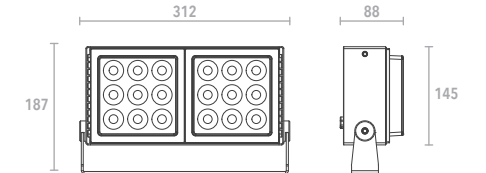

DIMENSIONS

CODE	Optic	Light color	Control	Finish color	Luminous flux
0816W48	spot 4° 0004	2700K 2780	ON/OFF	● black 03	3,300lm
		3000K 3080			
		4000K 4080			
		RGB RGB	DMX512	1,900lm