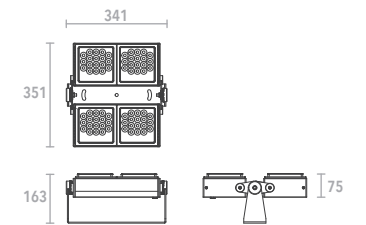

DIMENSIONS

CODE	Optic	Light color	Control	Finish color	Luminous flux
0816W96	spot 8° 0008	2700K 2780	ON/OFF	● black 03	7,700lm
		3000K 3080			
		4000K 4080			
		flood 32° 0032	RGB RGB	DMX512	4,300lm
	flood 40° 0040