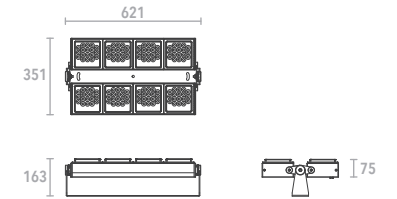

DIMENSIONS

CODE	Optic	Light color	Control	Finish color	Luminous flux
0816W192	spot 8° 0008	2700K 2780	ON/OFF	● black 03	15,300lm
		3000K 3080			
		4000K 4080			
		flood 32° 0032	4000K 4080	DMX512	8,600lm
flood 40° 0040	RGB RGB