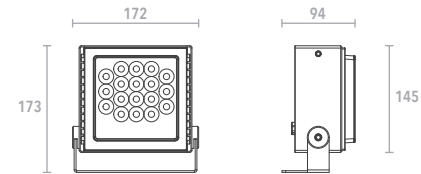

DIMENSIONS

CODE	Optic	Light color	Control	Finish color	Luminous flux
0816W24	spot 8° 0008	2700K 2780	ON/OFF	● black 03	1,900lm
		3000K 3080			
		4000K 4080			
		flood 32° 0032	RGB RGB	DMX512	1,100lm
	flood 40° 0040