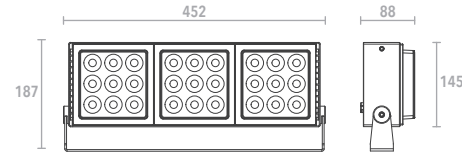

DIMENSIONS

CODE	Optic	Light color	Control	Finish color	Luminous flux
0816W72	spot 4° 0004	2700K 2780	ON/OFF	● black 03	5,000lm
		3000K 3080			
		4000K 4080			
		RGB RGB	DMX512	2,800lm