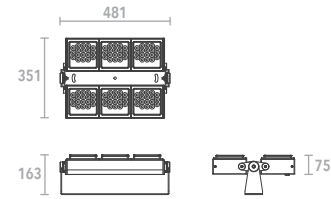

DIMENSIONS

CODE	Optic	Light color	Control	Finish color	Luminous flux
0816W144	spot 8° 0008	2700K 2780	ON/OFF	● black 03	11,500lm
		3000K 3080			
		4000K 4080			
		flood 32° 0032	4000K 4080	DMX512	6,400lm
flood 40° 0040	RGB RGB