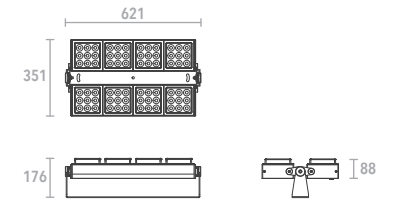

DIMENSIONS

CODE	Optic	Light color	Control	Finish color	Luminous flux
0816W192	spot 4° 0004	2700K 2780	ON/OFF	● black 03	13,400lm
		3000K 3080			
		4000K 4080			
		RGB RGB	DMX512	7,600lm