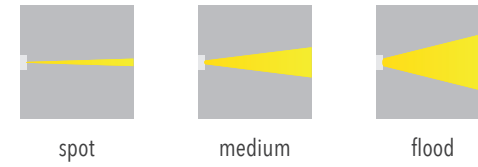

OPTIC OPTIONS