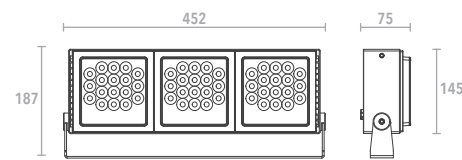

DIMENSIONS

CODE	Optic	Light color	Control	Finish color	Luminous flux
0816W72	spot 8° 0008	2700K 2780	ON/OFF	● black 03	5,700lm
		3000K 3080			
		4000K 4080			
		flood 32° 0032	RGB RGB	DMX512	3,200lm
	flood 40° 0040