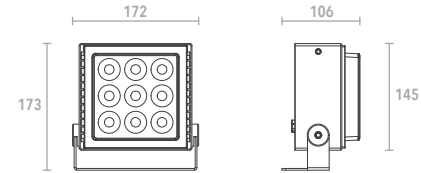

### INSTALLATION

**QUICKINFO**

Floodlight 24W, 9 high-power LEDs  
Input voltage AC100-240V  
Complete with built-in power supply

**DIMENSIONS**

CODE	Optic	Light color	Control	Finish color	Luminous flux
0816W24	spot 4° 0004	2700K <b>2780</b>	ON/OFF	● black <b>03</b>	1,800lm
		3000K <b>3080</b>			
		4000K <b>4080</b>			
		RGB <b>RGB</b>	DMX512	960lm	