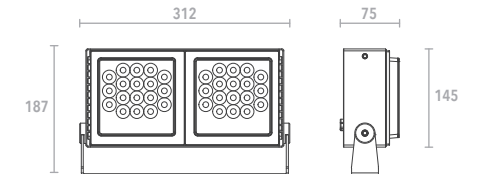

DIMENSIONS

CODE	Optic	Light color	Control	Finish color	Luminous flux
0816W48	spot 8° 0008	2700K 2780	ON/OFF	● black 03	3,800lm
		3000K 3080			
		4000K 4080			
		flood 32° 0032	RGB RGB	DMX512	2,200lm
	flood 40° 0040