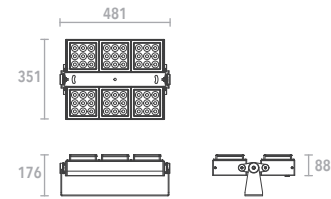

DIMENSIONS

CODE	Optic	Light color	Control	Finish color	Luminous flux
0816W144	spot 4° 0004	2700K 2780	ON/OFF	● black 03	10,000lm
		3000K 3080			
		4000K 4080			
		RGB RGB	DMX512	5,700lm