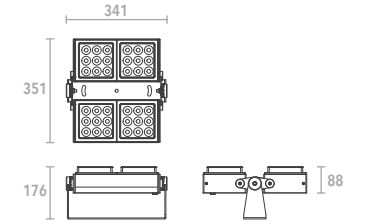

**QUICKINFO**

Floodlight 96W, 36 high-power LEDs  
 Input voltage AC100-240V  
 Complete with built-in power supply  
 Dual-adjustment for each head and whole luminaire

**DIMENSIONS**

CODE	Optic	Light color	Control	Finish color	Luminous flux
0816W96	spot 4° 0004	2700K <b>2780</b>	ON/OFF	● black <b>03</b>	6,700lm
		3000K <b>3080</b>			
		4000K <b>4080</b>			
		RGB <b>RGB</b>	DMX512	3,800lm	