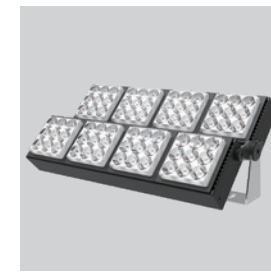

**QUICKINFO**

Floodlight 144W, 54 high-power LEDs  
 Input voltage AC100-240V  
 Complete with built-in power supply  
 Dual-adjustment for each head and whole luminaire

**DIMENSIONS**

CODE	Optic	Light color	Control	Finish color	Luminous flux
0816W144	spot 4° 0004	2700K <b>2780</b>	ON/OFF	● black <b>03</b>	10,000lm
		3000K <b>3080</b>			
		4000K <b>4080</b>			
		RGB <b>RGB</b>	DMX512	5,700lm	