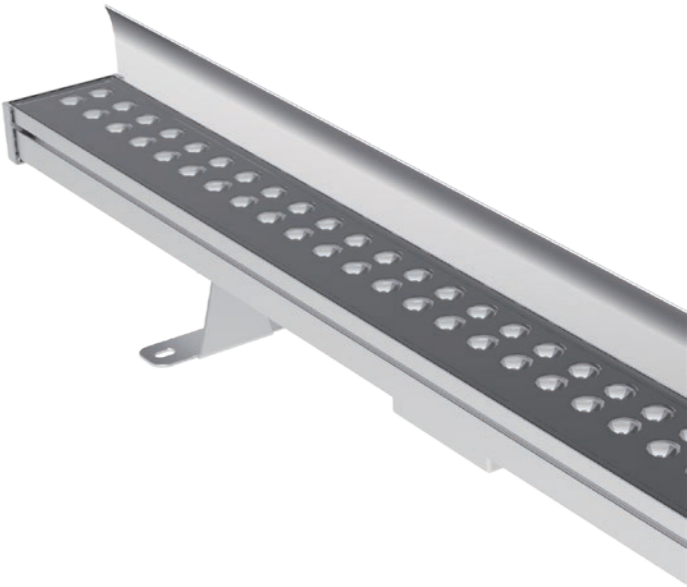

YORK PLUS

RELY ON REACH

Exterior rated linear LED luminaire designed for powerful wall grazing and washing enhancement on large-scale architectural facades, standard length 1000mm and customized lengths on request. Uniform light color coverage even on close-up installations thanks to PMMA optical system. Available in range of mono-color and DMX controllable RGB/RGBW colors, and various light distributions.

Material: aluminum body with PMMA lens and tempered glass

OPTIC OPTIONS

LIGHT SOURCE

CONTROL OPTIONS

FINISH COLORS

INSTALLATION

QUICKINFO

Wall washer 110W, 60 high-power LEDs
 Input voltage AC100-240V
 Complete with built-in power supply
 Customized length on request

DIMENSIONS

CODE	Optic	Light color	Control	Finish color	Luminous flux
2505W110	spot 7° 0007	2700K 2780	ON/OFF	silver 01	8,800lm
	narrow 15° 0015	3000K 3080			
	medium 30° 0030	4000K 4080			
	flood 45° 0045	RGB RGB	DMX512		4,300lm
	wide flood 60° 0060	RGBW RGBW			4,900lm
	elliptic 20°x40° 2040				

2505A1 anti-glare visor **aluminum**