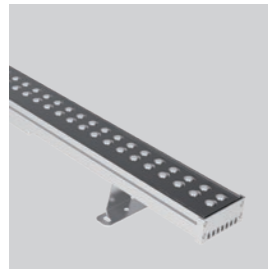

YORK PLUS

RELY ON REACH

Exterior rated linear LED luminaire designed for powerful wall grazing and washing enhancement on large-scale architectural facades, standard length 1000mm and customized lengths on request. Uniform light color coverage even on close-up installations thanks to PMMA optical system. Available in range of mono-color and DMX controllable RGB/RGBW colors, and various light distributions.

Material: aluminum body with PMMA lens and tempered glass

OPTIC OPTIONS

LIGHT SOURCE

CONTROL OPTIONS

FINISH COLORS

INSTALLATION

QUICKINFO

Wall washer 110W, 60 high-power LEDs
 Input voltage AC100-240V
 Complete with built-in power supply
 Customized length on request

DIMENSIONS

CODE	Optic	Light color	Control	Finish color	Luminous flux
2505W110	spot 7° 0007	2700K 2780	ON/OFF	silver 01	8,800lm
	narrow 15° 0015	3000K 3080			
	medium 30° 0030	4000K 4080			
	flood 45° 0045	RGB RGB	DMX512		4,300lm
	wide flood 60° 0060	RGBW RGBW			4,900lm
	elliptic 20°x40° 2040				

2505A1 anti-glare visor **aluminum**