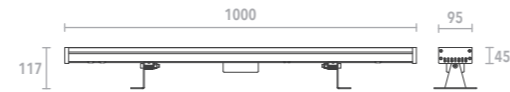

YORK PLUS

RELY ON REACH

Exterior rated linear LED luminaire designed for powerful wall grazing and washing enhancement on large-scale architectural facades, standard length 1000mm and customized lengths on request. Uniform light color coverage even on close-up installations thanks to PMMA optical system. Available in range of mono-color and DMX controllable RGB/RGBW colors, and various light distributions.

Material: aluminum body with PMMA lens and tempered glass

OPTIC OPTIONS

LIGHT SOURCE

CONTROL OPTIONS

FINISH COLORS

INSTALLATION

QUICKINFO

Wall washer 110W, 60 high-power LEDs
 Input voltage AC100-240V
 Complete with built-in power supply
 Customized length on request

DIMENSIONS

CODE	Optic	Light color	Control	Finish color	Luminous flux
2505W110	spot 7° 0007	2700K 2780	ON/OFF	silver 01	8,800lm
	narrow 15° 0015	3000K 3080			
	medium 30° 0030	4000K 4080			
	flood 45° 0045	RGB RGB	DMX512		4,300lm
	wide flood 60° 0060	RGBW RGBW			4,900lm
	elliptic 20°x40° 2040				