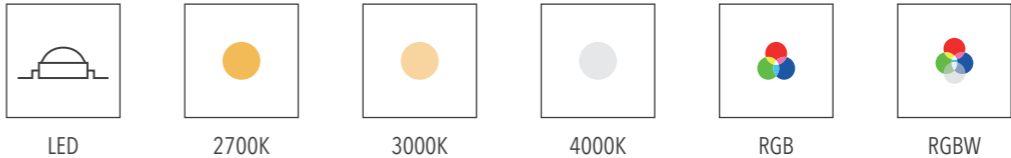

YORK PLUS

RELY ON REACH

Exterior rated linear LED luminaire designed for powerful wall grazing and washing enhancement on large-scale architectural facades, standard length 1000mm and customized lengths on request. Uniform light color coverage even on close-up installations thanks to PMMA optical system. Available in range of mono-color and DMX controllable RGB/RGBW colors, and various light distributions.

Material: aluminum body with PMMA lens and tempered glass

OPTIC OPTIONS

LIGHT SOURCE

CONTROL OPTIONS

FINISH COLORS

INSTALLATION

QUICKINFO

Wall washer 110W, 60 high-power LEDs
 Input voltage AC100-240V
 Complete with built-in power supply
 Customized length on request

DIMENSIONS

CODE	Optic	Light color	Control	Finish color	Luminous flux
2505W110	spot 7° 0007	2700K 2780	ON/OFF	silver 01	8,800lm
	narrow 15° 0015	3000K 3080			
	medium 30° 0030	4000K 4080			
	flood 45° 0045	RGB RGB	DMX512		4,300lm
	wide flood 60° 0060	RGBW RGBW			4,900lm
	elliptic 20°x40° 2040				