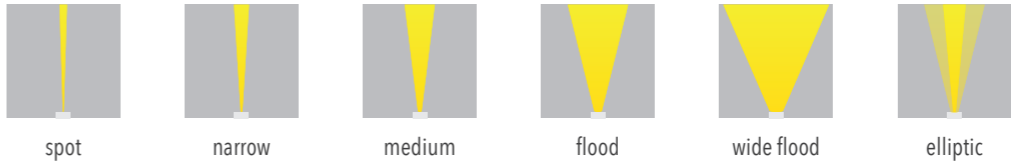

YORK PLUS

RELY ON REACH

Exterior rated linear LED luminaire designed for powerful wall grazing and washing enhancement on large-scale architectural facades, standard length 1000mm and customized lengths on request. Uniform light color coverage even on close-up installations thanks to PMMA optical system. Available in range of mono-color and DMX controllable RGB/RGBW colors, and various light distributions.

Material: aluminum body with PMMA lens and tempered glass

OPTIC OPTIONS

LIGHT SOURCE

CONTROL OPTIONS

FINISH COLORS

INSTALLATION

QUICKINFO

Wall washer 110W, 60 high-power LEDs
 Input voltage AC100-240V
 Complete with built-in power supply
 Customized length on request

DIMENSIONS

CODE	Optic	Light color	Control	Finish color	Luminous flux
2505W110	spot 7° 0007	2700K 2780	ON/OFF	silver 01	8,800lm
	narrow 15° 0015	3000K 3080			
	medium 30° 0030	4000K 4080			
	flood 45° 0045	RGB RGB	DMX512		4,300lm
	wide flood 60° 0060	RGBW RGBW			4,900lm
	elliptic 20°x40° 2040				