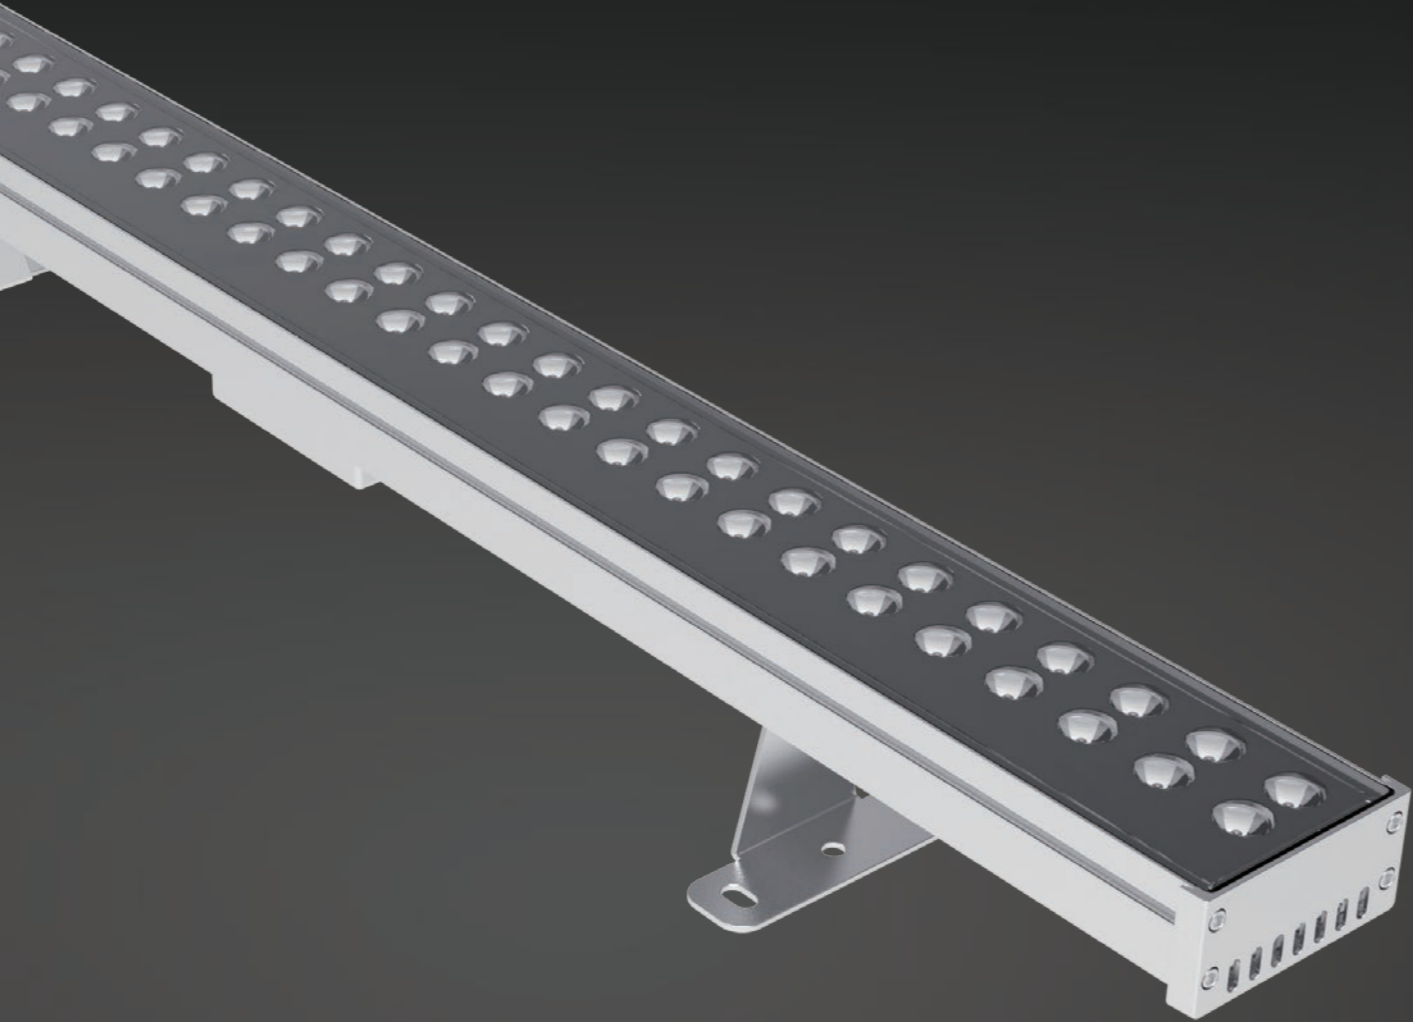

YORK PLUS

RELY ON REACH

Exterior rated linear LED luminaire designed for powerful wall grazing and washing enhancement on large-scale architectural facades, standard length 1000mm and customized lengths on request. Uniform light color coverage even on close-up installations thanks to PMMA optical system. Available in range of mono-color and DMX controllable RGB/RGBW colors, and various light distributions.

Material: aluminum body with PMMA lens and tempered glass

OPTIC OPTIONS

LIGHT SOURCE

CONTROL OPTIONS

FINISH COLORS

INSTALLATION

QUICKINFO

Wall washer 110W, 60 high-power LEDs
 Input voltage AC100-240V
 Complete with built-in power supply
 Customized length on request

DIMENSIONS

CODE	Optic	Light color	Control	Finish color	Luminous flux
2505W110	spot 7° 0007	2700K 2780	ON/OFF	silver 01	8,800lm
	narrow 15° 0015	3000K 3080			
	medium 30° 0030	4000K 4080			
	flood 45° 0045	RGB RGB	DMX512		4,300lm
	wide flood 60° 0060	RGBW RGBW			4,900lm
	elliptic 20°x40° 2040				

2505A1 anti-glare visor **aluminum**